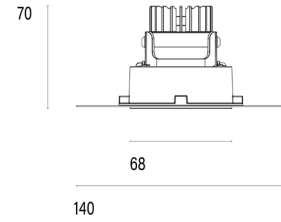

101 06 002102.023

Model

Name	Mono 060 Trimless Type 1 Recessed Downlighter
Finish	Structured Black
Area	Indoor

System

Power (Luminaire)	6.8W
Power (System)	8W
Voltage	240V-AC
Optics	Rotationally Symmetrical Direct 60°
Colour Temperature	2700°K
Luminous Flux	624lm
TM30	Rf95 Rg103
CRI	Ra98
Lumen Maintenance	L90 B10 50000hrs
Chromacity	<3 McAdam Step Ellipse
Articulation	Fixed
Cut-Out	Round 85mm x 100mm Depth
Ingress Protection	IP44
Control Device	Remote DALI (Included)
Class	III